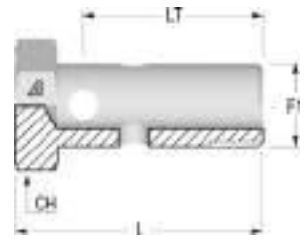

## // H10V0210

### BSP Bolt

Item Code	Product Code	F1 Dash	F1	LT (mm)	L1 (mm)	CH (mm)
1210366	H10V0210-040000	4	1/4-19	25	30,0	19,0
1210367	H10V0210-060000	6	3/8-19	31	38,0	22,0
1210365	H10V0210-080000	8	1/2-14	38	46,0	27,0
1210404	H10V0210-100000	10	5/8-14	42	51,0	28,0
1210403	H10V0210-120000	12	3/4-14	47	56,0	32,0
1210402	H10V0210-160000	16	1-11	58	69,0	38,0