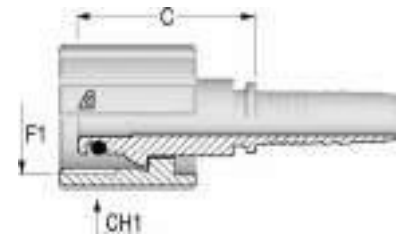

## Universal Female for Pressure Washer

Item Code	Product Code	Nut Type	ID (Dash)	ID (mm)	ID (in)	F1 Dash	F1	C (mm)	CH1 (mm)
1203350	H1224914-042200	Slip on nut	4	6,0	1/4"	22	M22X1.5	36,8	35,0
1203351	H1224914-052200	Slip on nut	5	8,0	5/16"	22	M22X1.5	36,8	35,0
1203352	H1224914-062200	Slip on nut	6	10,0	3/8"	22	M22X1.5	36,8	35,0